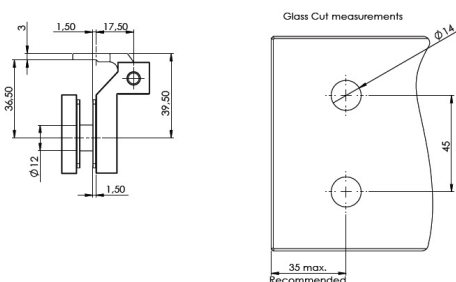

PRODUCT SHEET

Description:

Glass Door Hinge "Kiev", Wall/Glass, Black Mat, 6-10mm Glass With Cover Plates, Load Capacity 36kg pr. Pair

Item number:

15.30.051-0

Units	Box	Carton	HS Code	Barcode
Set	1	30	8302100090	
				5704866504355