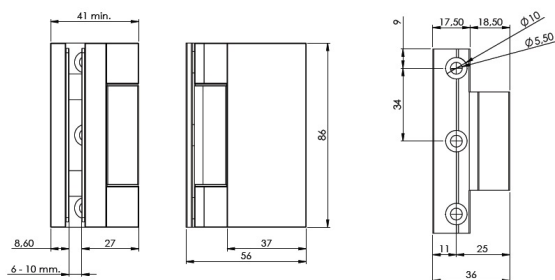

PRODUCT SHEET

Description:

Glass Door Hinge "Kiev", Wall/Glass, Black Mat, 6-10mm Glass With Cover Plates, Load Capacity 36kg pr. Pair

Item number:

15.30.051-0

Units	Box	Carton	HS Code	Barcode
Set	1	30	8302100090	
				5704866504355